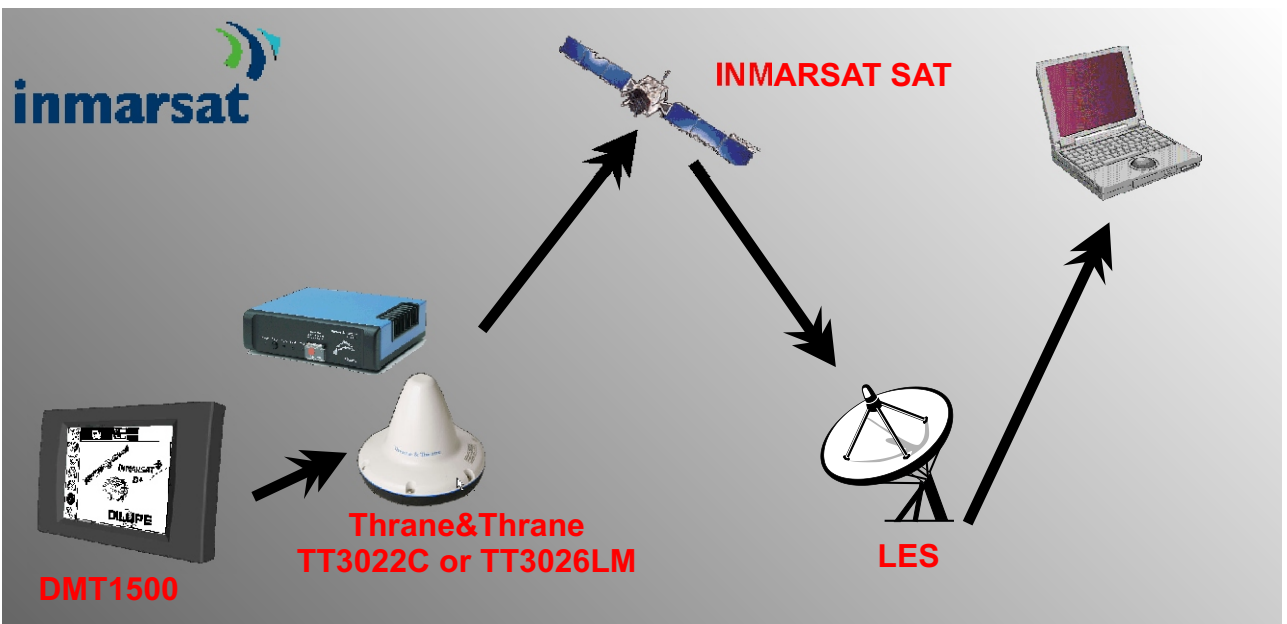

## Dilupe ICMail

ICMAIL is Dilupe's Inmarsat C messaging application for the DMT1500

- Compatible with Thrane&Thrane TT3022C & TT3026LM.
- Send and receive email messages.
- Implementation of France Telecom Mailbox.
- Send status messages using Dilupe's Speedbox.
- Navigation on Arrow.
- Send and receive customizable forms
- Address book with 50 entry's.
- Fixed message book with 100 entry's.