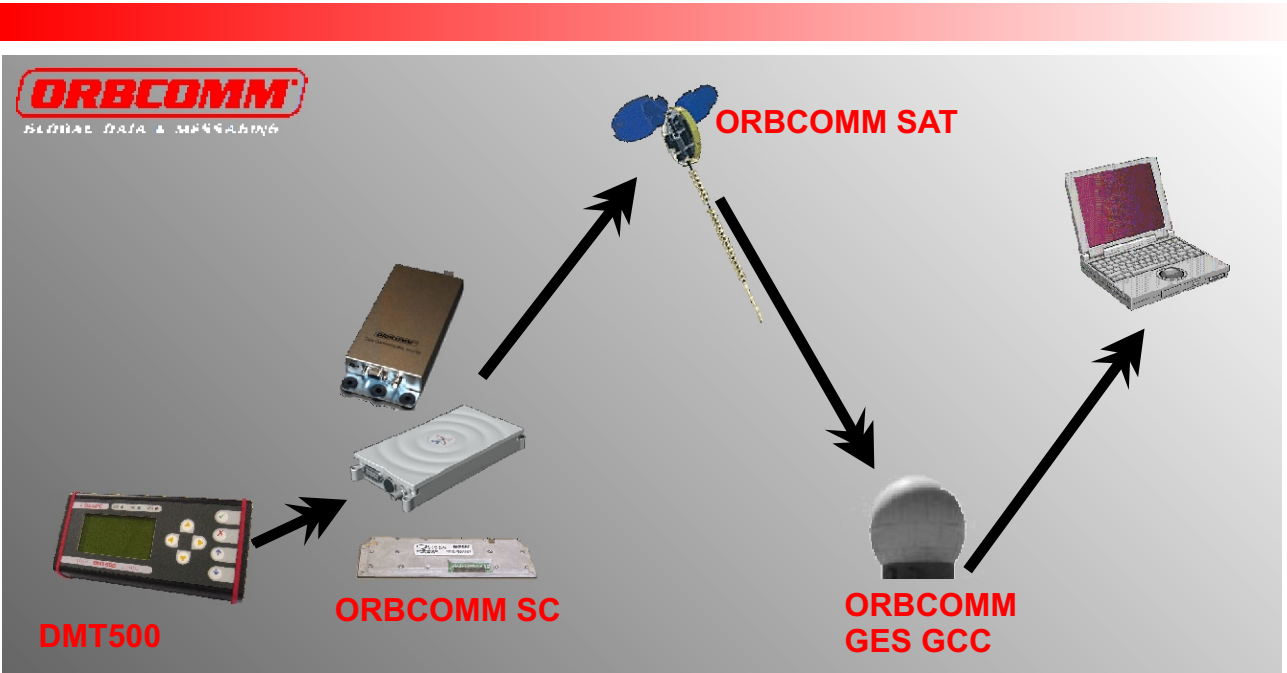

Dilupe ORBMSG

ORBMSG is Dilupe's Orbcomm messaging application for the DMT500

- Compatible with any orbcomm certified SC.
- Receive email messages.
- Send predefined messages.
- Send free text messages.
- Address book with 20 entry's.
- Fixed message book with 30 entry's.
- Detailed orbcomm modem status screen.