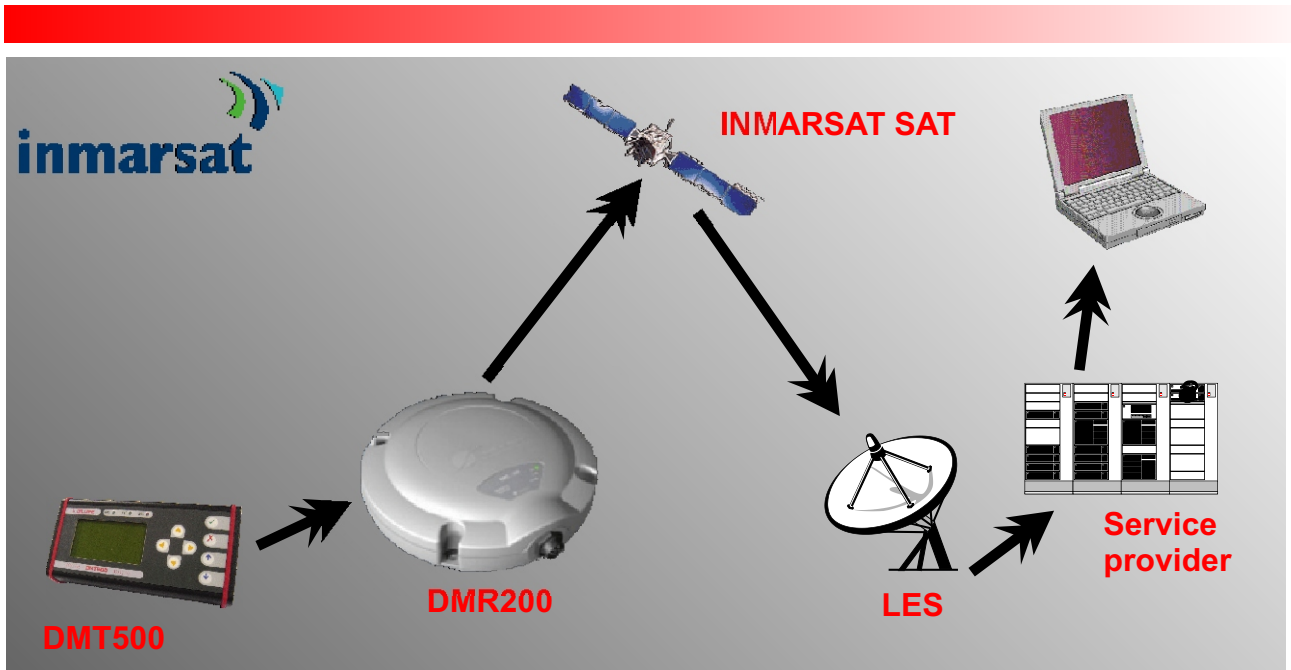

Dilupe SKYMSG

SKYMSG is Dilupe's Inmarsat D+ messaging application for the DMT500

- Compatible with Skywave DMR200.
- Receive up to 128 char messages.
- Send encoded fixed messages.
- Fixed message book with 256 entry's.
- Detailed DMR status screen.